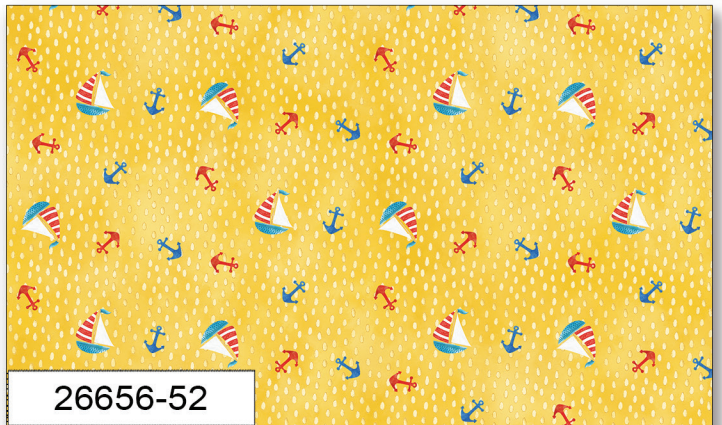

Out To Sea

by Hafsa Iftikhar

.75"

26"

7.7"

DP26650-45

43"W x 36"L

Panel

SELVAGE

Repeats 5 times across WOF 43"W x 24"L Repeat

8.5"

.5"

by Hafsa Iftikhar

Out To Sea

DP26651-45

SELVAGE

26659-24

26655-47

Out To Sea

by Hafsa Iftikhar

SELVAGE

26654-43

26653-43

SELVAGE

26659-10

26656-52

SELVAGE

26658-43

26656-47

Out To Sea

by Hafsa Iftikhar

Ahoy Matie, put on your sea legs and check out this adorable collection created by Hafsa Iftikhar. Out to Sea features a 36" x 43" panel, sized perfectly for a crib or lap quilt. It also makes an ideal focal point for a larger quilt. Seafaring sailboats and tiny tugboats as well as whimsical whales and silly seagulls take center stage. Lighthouses, hot air balloons, anchors and lifesavers play a supporting role in multi-directional tossed prints. Out to Sea is artfully illustrated in watercolor and features a palette of watery blues with accents in yellow, red, and white. Get ready for a briny adventure with Out to Sea!