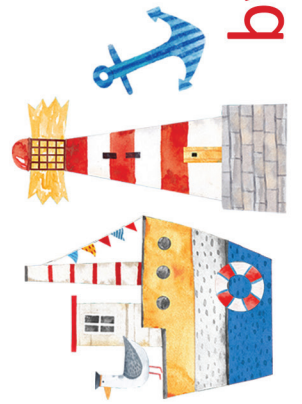

Out To Sea

by Hafsa Iftikhar

.75"

26"

7.7"

DP26650-45

43"W x 36"L

Panel

SELVAGE

Repeats 5 times across WOF 43"W x 24"L Repeat

8.5"

.5"

by Hafsa Iftikhar

Out To Sea

DP26651-45

SELVAGE

26659-10

26656-52

SELVAGE

26658-43

26656-47

Out To Sea

by Hafsa Iftikhar

Ahoy Matie, put on your sea legs and check out this adorable collection created by Hafsa Iftikhar. Out to Sea features a 36" x 43" panel, sized perfectly for a crib or lap quilt. It also makes an ideal focal point for a larger quilt. Seafaring sailboats and tiny tugboats as well as whimsical whales and silly seagulls take center stage. Lighthouses, hot air balloons, anchors and lifesavers play a supporting role in multi-directional tossed prints. Out to Sea is artfully illustrated in watercolor and features a palette of watery blues with accents in yellow, red, and white. Get ready for a briny adventure with Out to Sea!